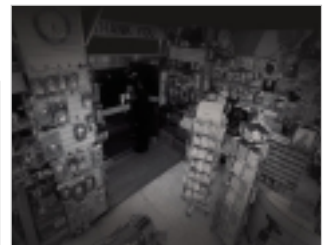

See in Total Darkness...

Total Darkness - a thing of the past !

0 Lux Minimum Illumination !

The ultimate night surveillance system,

The **IRW-933** is a high-performance IR LED camera with various features for advanced functions such as high-resolution video images, ICR Day & Night feature, Vari-Focal Lens and outdoor camera housing, which ensures you have the most reliable 24-hours a day video surveillance providing clean and vivid images for all places, including : military bases, ammunition dumps, outskirts of factories and commodity stores.

0 Lux

The **IRW-933** is equipped with high-performance IR LEDs that can detect and visualize even the small movement of subjects in total darkness without any light. It can be trusted to deliver the most reliable video surveillance by providing you with vivid color video images during the day and high resolution black and white images during the night.

570TV lines

The combination of a Super HAD CCD image sensor with outstanding performance and a WIII DSP system with high-efficiency processing enables the **IRW-933** to give you clear horizontal resolution of over 570TV lines in B/W mode.