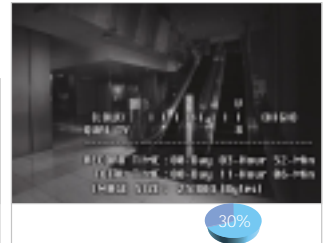

Day & Night (ICR type)

The **IRW-933** provides you with the ICR True Day & Night feature. It automatically removes the IR filters when night falls and switches to B/W mode to provide high image resolution during the night.

Detect Every Move...

DNR

The **IRW-933** applies world-renowned digital noise reduction technology **DNR** to eliminate any noise or after image associated with night environments, which can give the additional benefit of reducing the video file size to substantially reduce the DVR capacity by up to 70%.

SSNR Off

SSNR On

The **IRW-933's** Privacy Area Masking feature lets you create a "privacy masking" over up to 4 zones of certain areas that are sensitive to be under surveillance, and the Wide Range White Balance feature provides you with optimum image quality even when used in poor surroundings like tunnels or sodium lighting.

Privacy Area Masking

White Balance