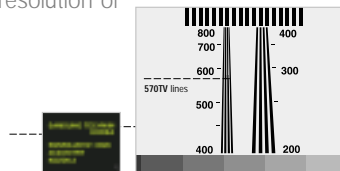

See in Total Darkness...

Total Darkness - a thing of the past !

0 Lux Minimum Illumination !

The ultimate night surveillance system,

The **IRW-933** is a high-performance IR LED camera with various features for advanced functions such as high-resolution video images, ICR Day & Night feature, Vari-Focal Lens and outdoor camera housing, which ensures you have the most reliable 24-hours a day video surveillance providing clean and vivid images for all places, including : military bases, ammunition dumps, outskirts of factories and commodity stores.

0 Lux

The **IRW-933** is equipped with high-performance IR LEDs that can detect and visualize even the small movement of subjects in total darkness without any light. It can be trusted to deliver the most reliable video surveillance by providing you with vivid color video images during the day and high resolution black and white images during the night.

570TV lines

The combination of a Super HAD CCD image sensor with outstanding performance and a WIII DSP system with high-efficiency processing enables the **IRW-933** to give you clear horizontal resolution of over 570TV lines in B/W mode.