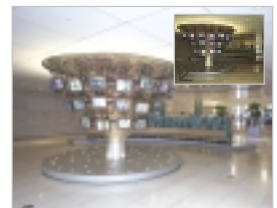

White Balance